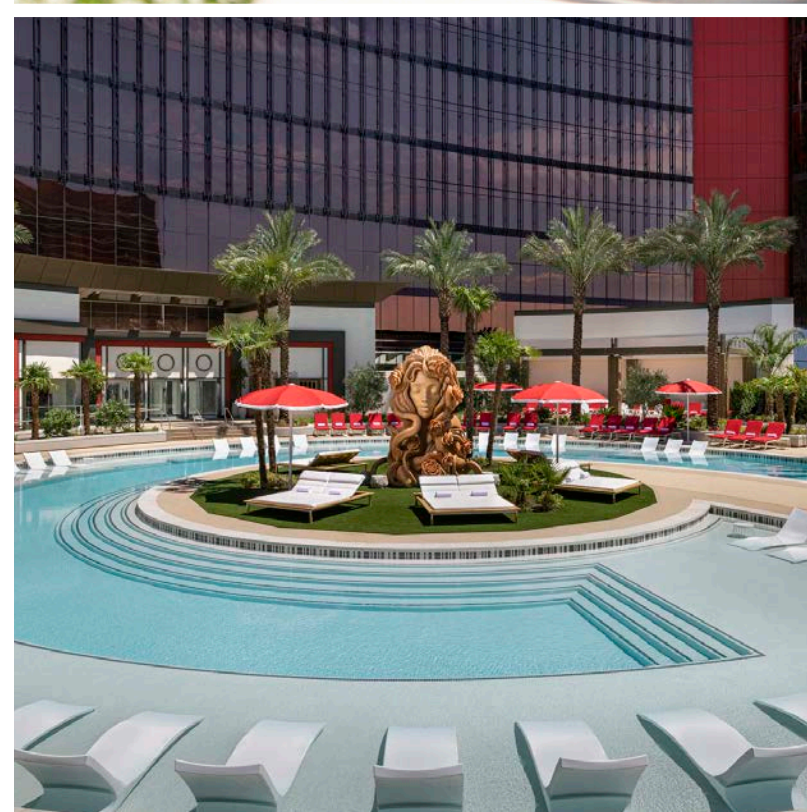

RESORTS WORLD
LAS VEGAS
LAS VEGAS, NV