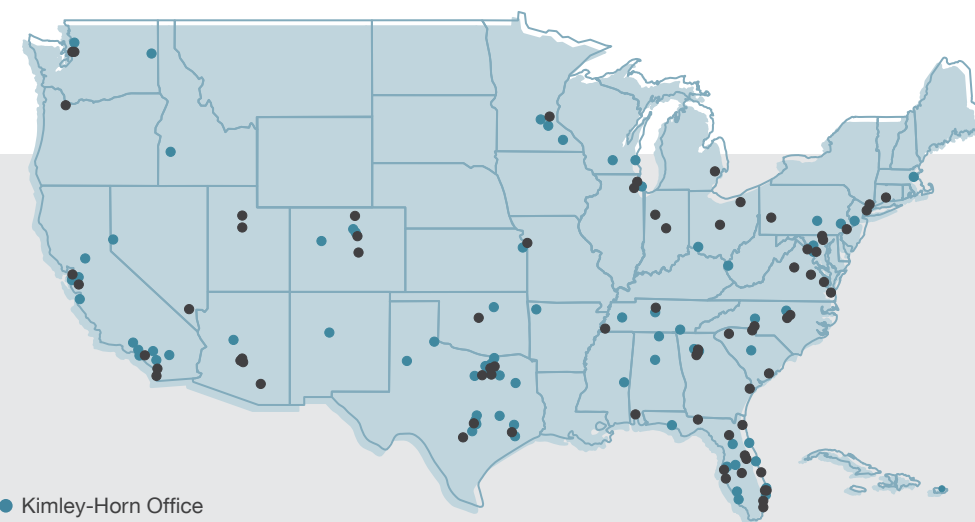

SERVICES

140+
OFFICES
NATIONWIDE

- Kimley-Horn Office
- Kimley-Horn Office with Landscape Architecture Studio